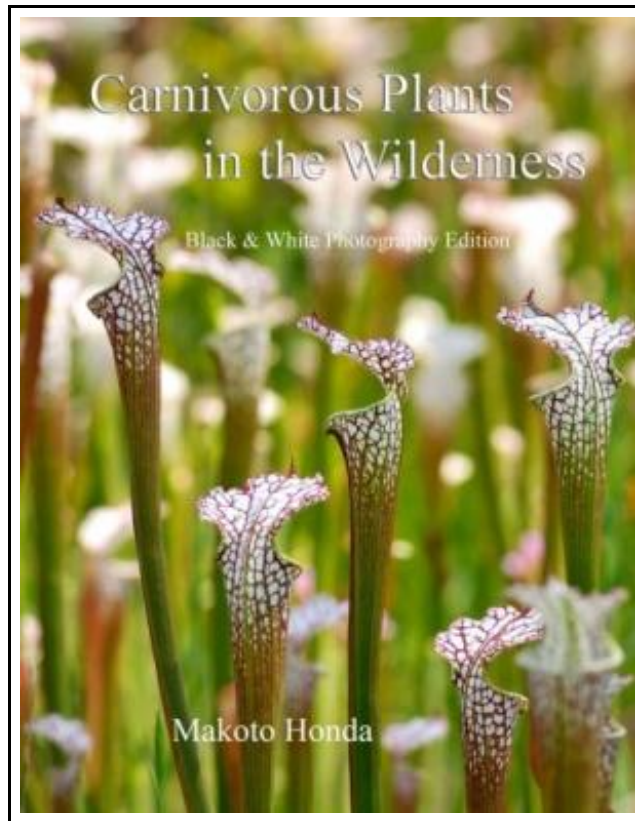

Carnivorous Plants in the Wilderness: Black White Photography Edition

Filesize: 1.86 MB

Reviews

It is one of my personal favorite books. It is written in easy terms and never hard to understand. It has been designed in an exceedingly easy way and it is only after I finished reading this publication that I, in fact, changed the way I think.

(Lucinda Stiedemann)